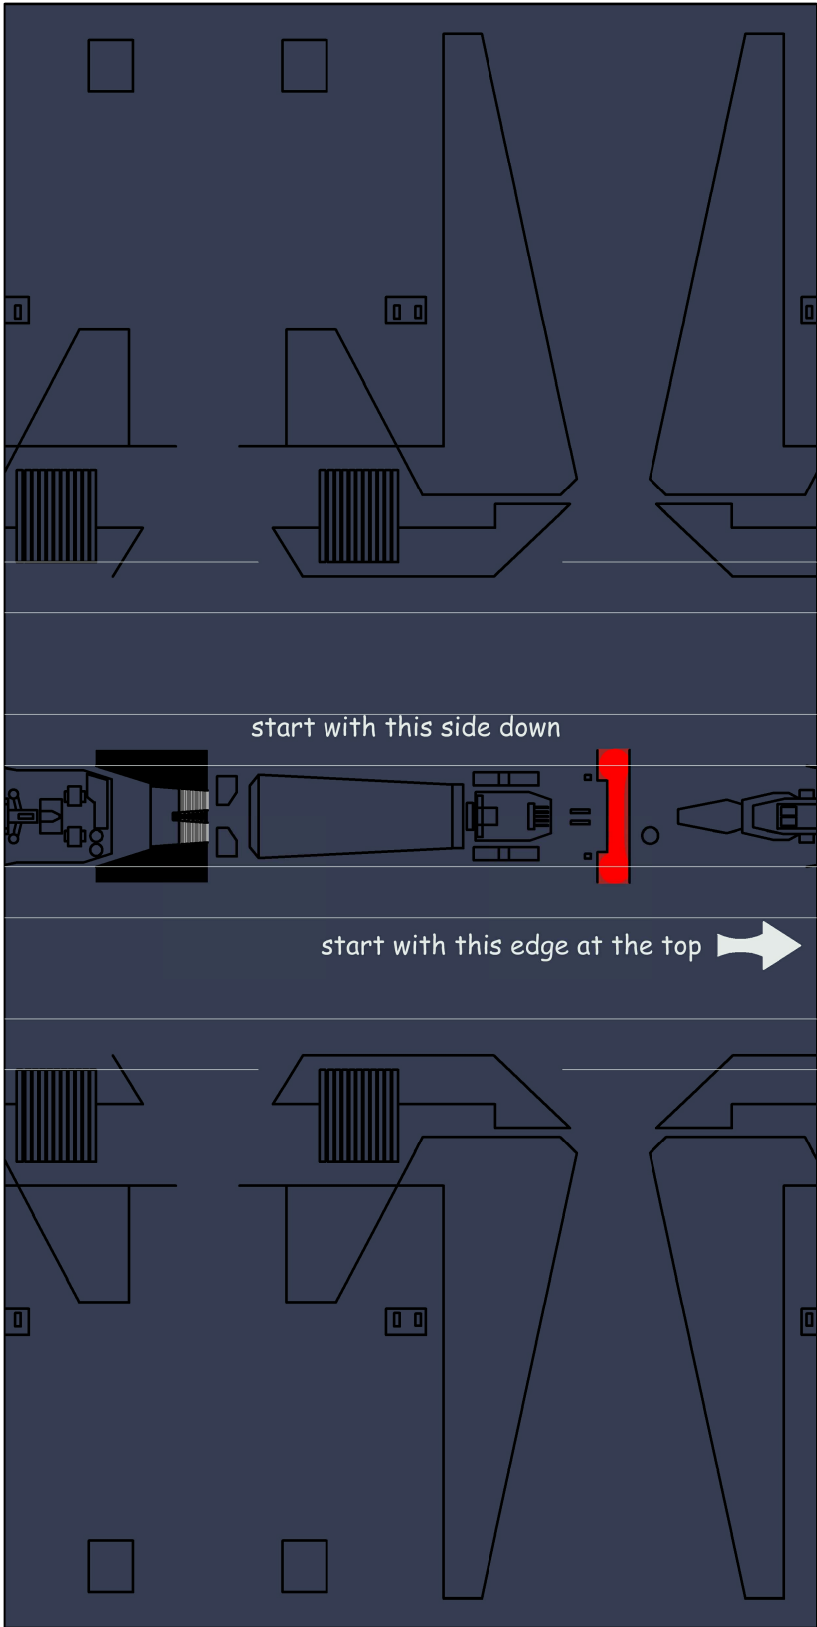

Kylo Ren's Command Shuttle

© Chris Alexander 2021 all rights reserved

Free Video

Tutorial

start with this side down

start with this edge at the top

cut out the colored rectangle